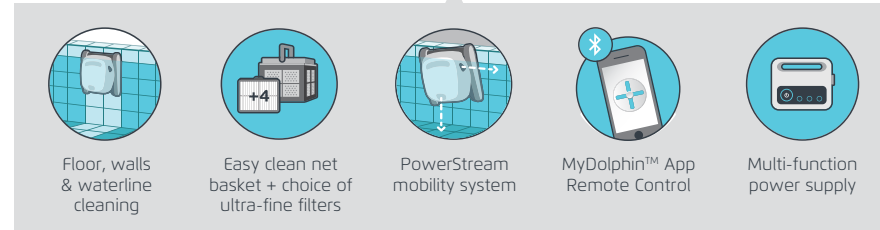

Fast debris-free water release

Lightweight

Energy Saving Power Pack

Dolphin S300

With its ultra-light weight and quick water release, Dolphin S300 is super-easy to handle. Choose between two filtration options to capture rough debris or fine dirt. The dual active brushing action and PowerStream Mobility System ensure efficient pool coverage, with extra-thorough scrubbing on all surfaces - leaving the floor, walls and waterline spotlessly clean.

S Series

S300

Dolphin S100

Experience superior pool cleaning with this advanced new robot. Its ultralight weight and quick water release, make the Dolphin S100 super-easy to handle. The active brushing action ensures extra-thorough scrubbing on all surfaces - leaving the floor and walls spotlessly clean.